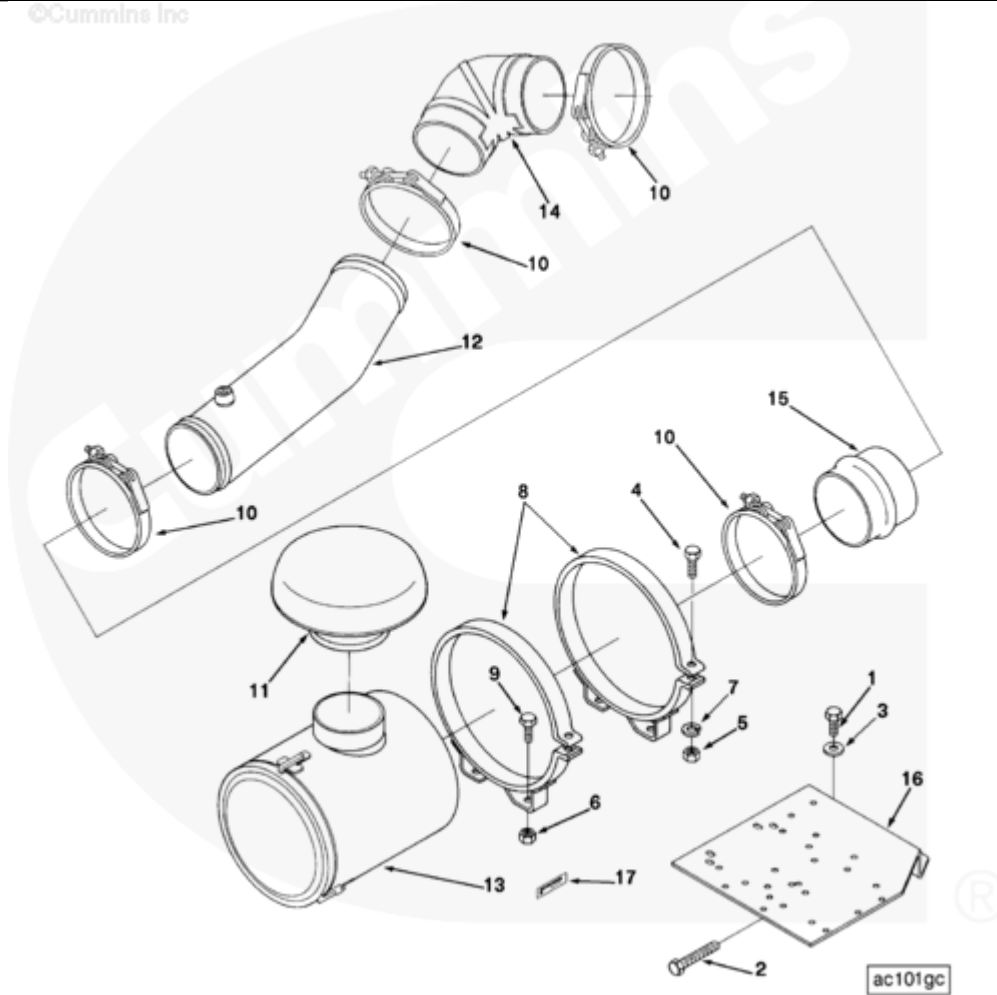

Parts Catalog - Option Detail

Electronic Parts Catalog - Option Detail				
Option	Group	Graphic	Film Card	Date
AC1120	10.04	ac101gc	F	15-JUN-95
Engines	NH/NT 855, NT495, NT743, NTA855 N106			

©Cummins Inc

[SMALL](#) | [MEDIUM](#) | [LARGE](#)

Cart	Ref No	Part Number	Part Description	Required	Remarks
<input type="button" value="View My Cart"/>					
		AC1120	Air Cleaner		Normal duty engine mounted...(More)
					air cleaner with inlet hood.
					For use in clean
					environments. Suitable for

					all naturally aspirated 855
					models only.
<input type="checkbox"/>	1	S 186 A	Hexagon Head Cap Screw	2	5/8 - 18 x 1 1/4 inch
<input type="checkbox"/>	2	120516	Hexagon Head Cap Screw	2	1/2 - 13 x 5 1/4 in.
<input type="checkbox"/>	3	127316	Plain Washer	2	5/8 in.
<input type="checkbox"/>	4	S 111	Hexagon Head Cap Screw	2	5/16 - 18 X 1 1/2 in.
<input type="checkbox"/>	5	S 221	Heavy Hexagon Nut	2	5/16 - 18 UNC
<input type="checkbox"/>	6	S 223	Heavy Hexagon Nut	4	3/8 - 16 UNC
<input type="checkbox"/>	7	S 605	Lock Washer	2	5/16 in.
<input type="checkbox"/>	8	105916	Air Cleaner Strap	2	
<input type="checkbox"/>	9	3010595	Captive Washer Cap Screw	4	3/8 - 16 X 1 in.
<input type="checkbox"/>	10	125741	T-Bolt Clamp	4	6 inch
<input type="checkbox"/>	11	195873	Cleaner Cap	1	
<input type="checkbox"/>	12	3000224	Air Inlet Tube	1	
<input type="checkbox"/>	13	3021643	Air Cleaner	1	
<input type="checkbox"/>	14	3030772	Elbow Hose	1	
<input type="checkbox"/>	15	3030790	Hump Hose	1	
<input type="checkbox"/>	16	3044632	Air Cleaner Bracket	1	
<input type="checkbox"/>	17	3318651	Decal	1	